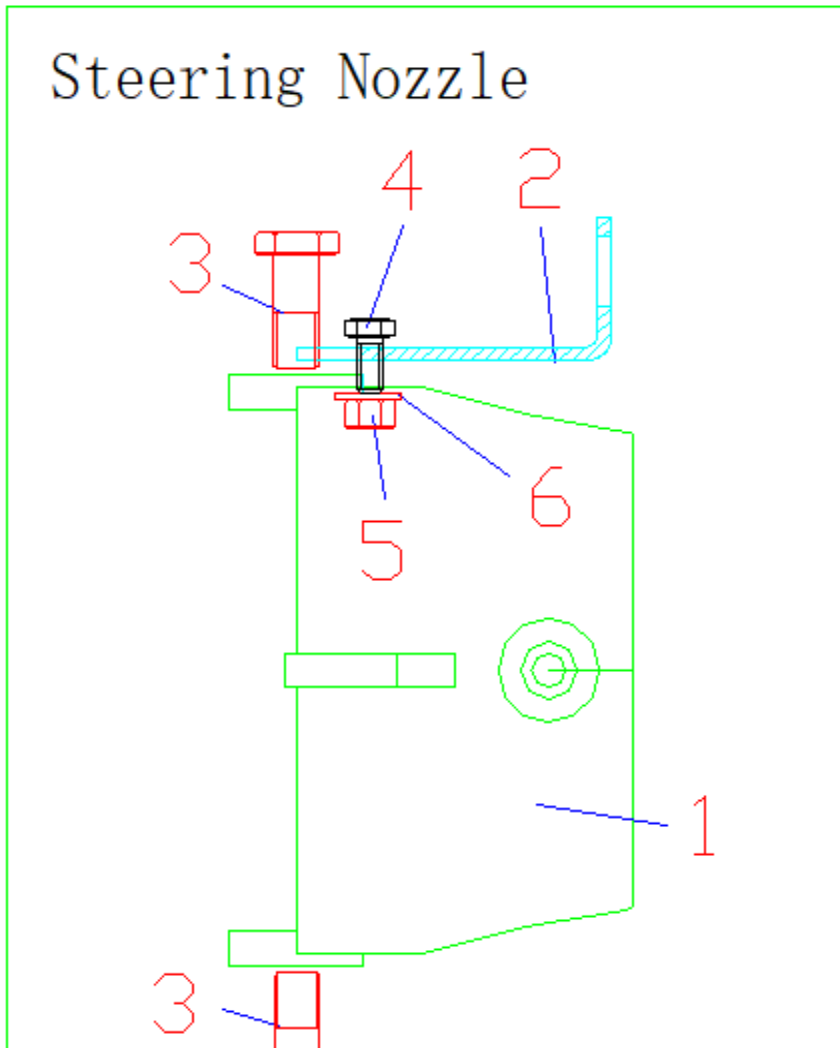

11	110-0836-1057	cone	5	0	0		
12	110-0837-3107	"O" seal ring	0.5	0	0		

JET PROPULSION - 4: Steering Nozzle