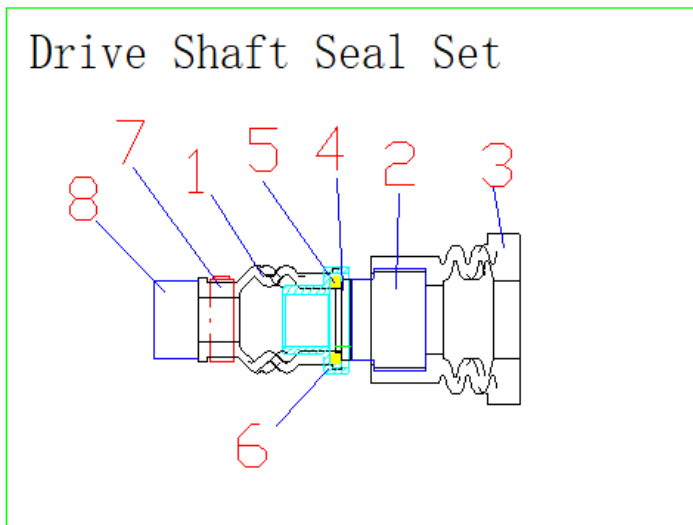

9	000-0000-7081	M6*115 bolt	$1.10	0	$0.00		
10	111-0875-5065	steering rod	$3.80	0	$0.00		
11	000-0000-7117	locking pin	$0.50	0	$0.00		

JET PROPULTION - 2. Drive Shaft Seal Set

JET PROPULTION - 2. Drive Shaft Seal Set

Ref #	Part #	Part Description	Unit Price	Qty	Price	Add	Part Picture