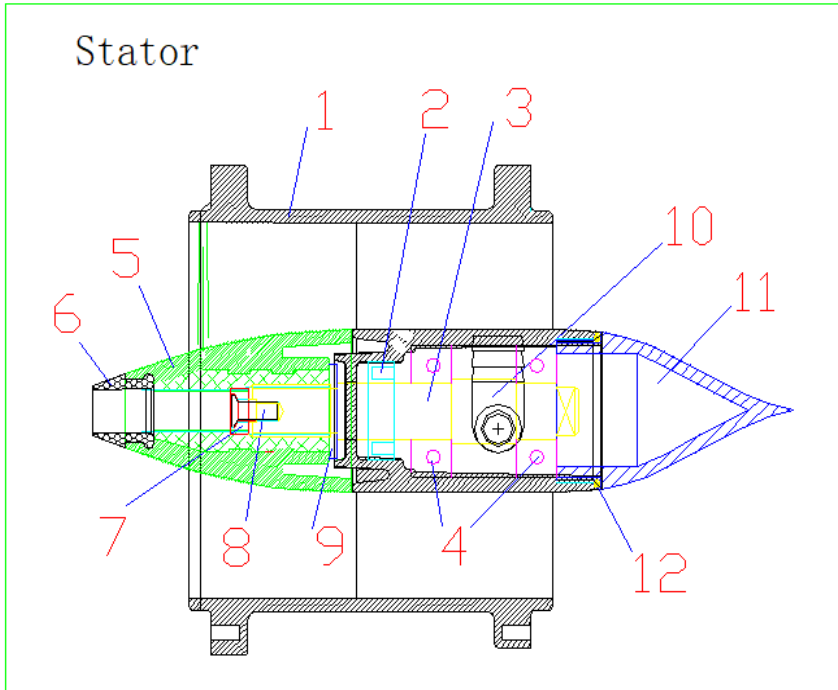

JET PROPULTION - 3: Stator

JET PROPULTION - 3: Stator

Ref #	Part #	Part Description	Unit Price	Qty	Price	Add	Part Picture
1	110-0830-2006	stator house	$32.00	0	$0.00		
2	110-0805-3115	lip seal	$5.00	0	$0.00